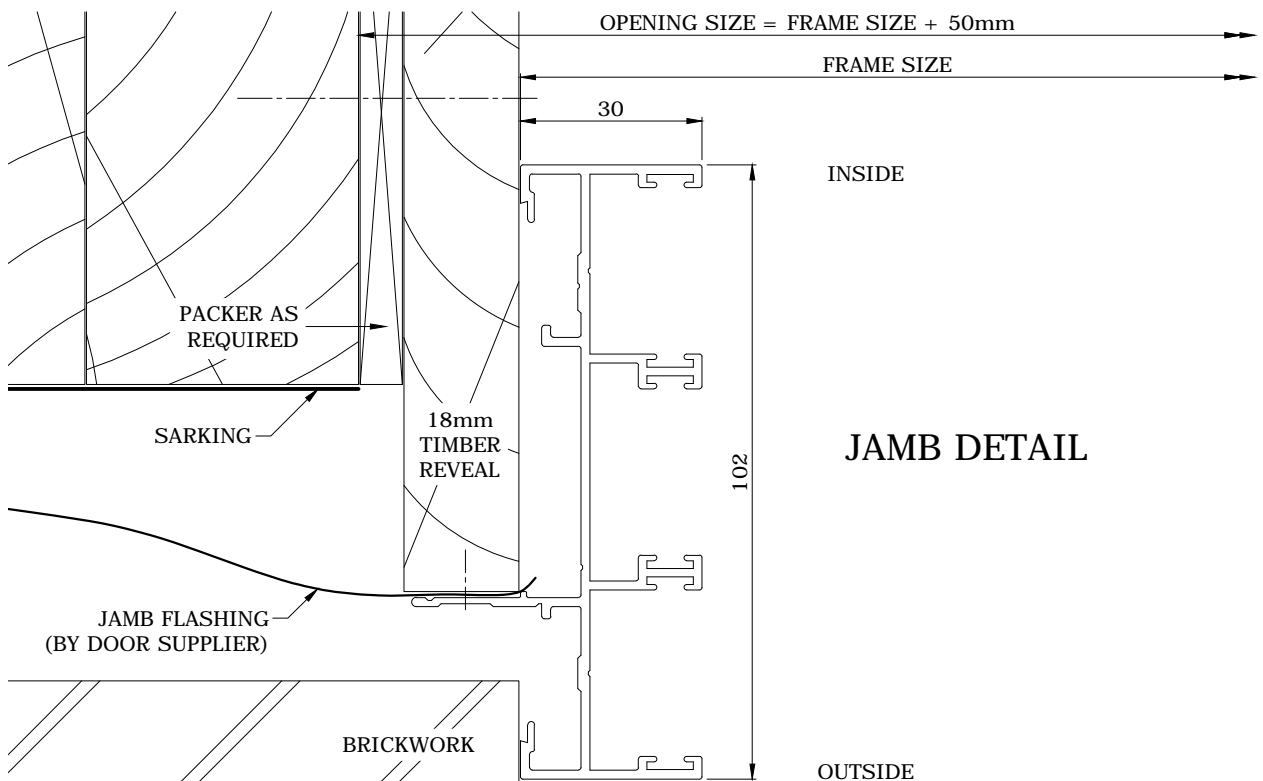

**BRICK VENEER CONSTRUCTIONS - 102mm FRAMED PRODUCTS**

**HEAD DETAIL**

**JAMB DETAIL**