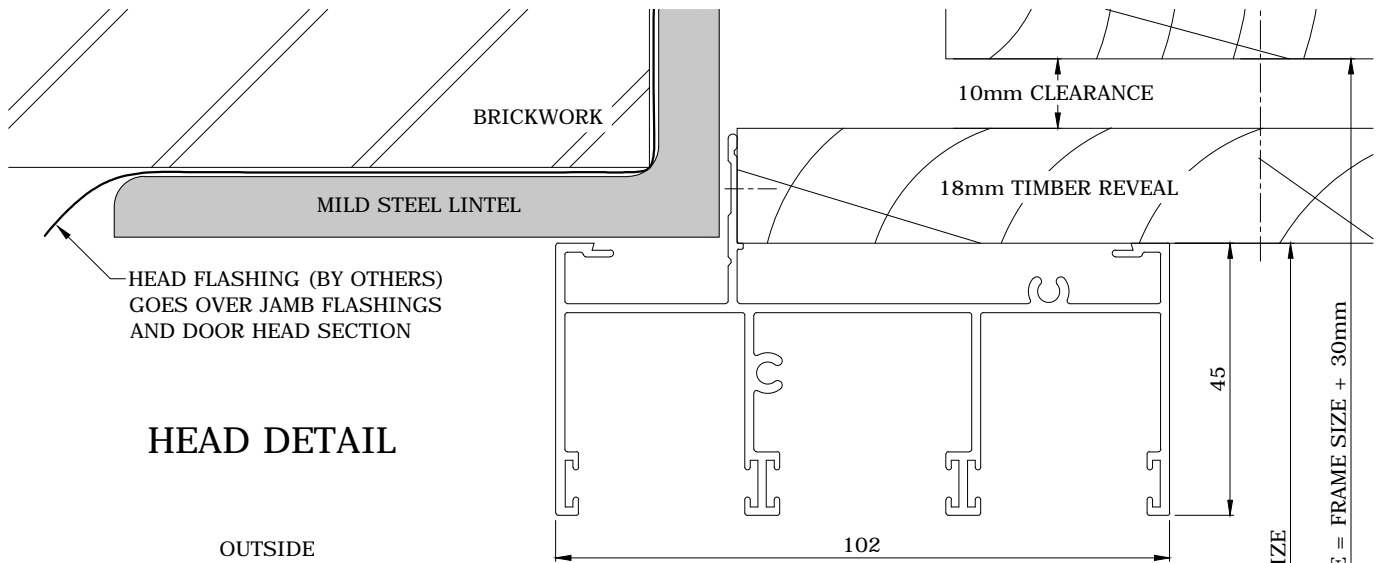

**BRICK VENEER CONSTRUCTIONS - 102mm FRAMED PRODUCTS**

**HEAD DETAIL**

**JAMB DETAIL**