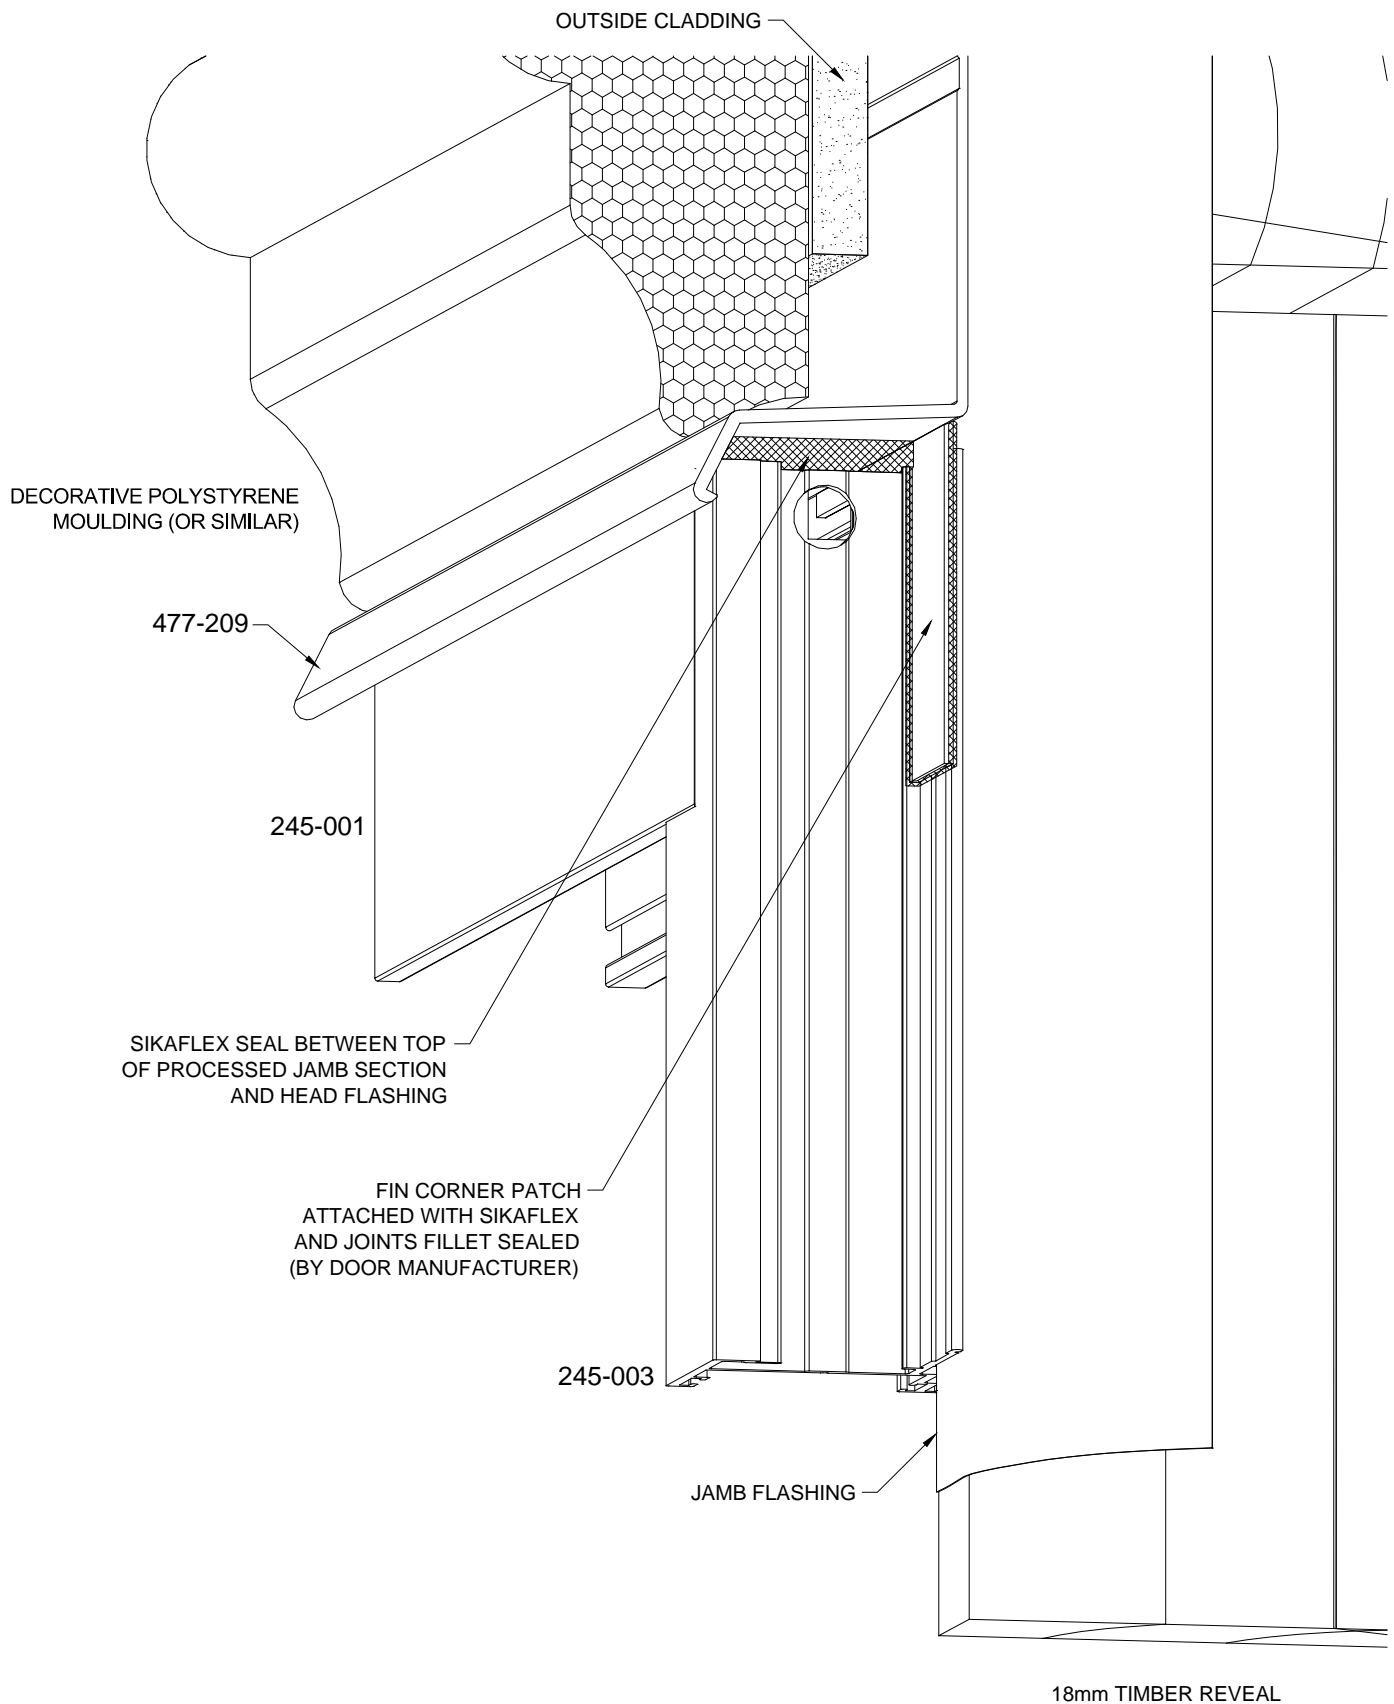

**FIBRE CEMENT CONSTRUCTIONS - 102mm FRAMED PRODUCTS
HEAD / JAMB SEALING DETAIL**

FIBRE CEMENT CONSTRUCTIONS - 102mm FRAMED PRODUCTS