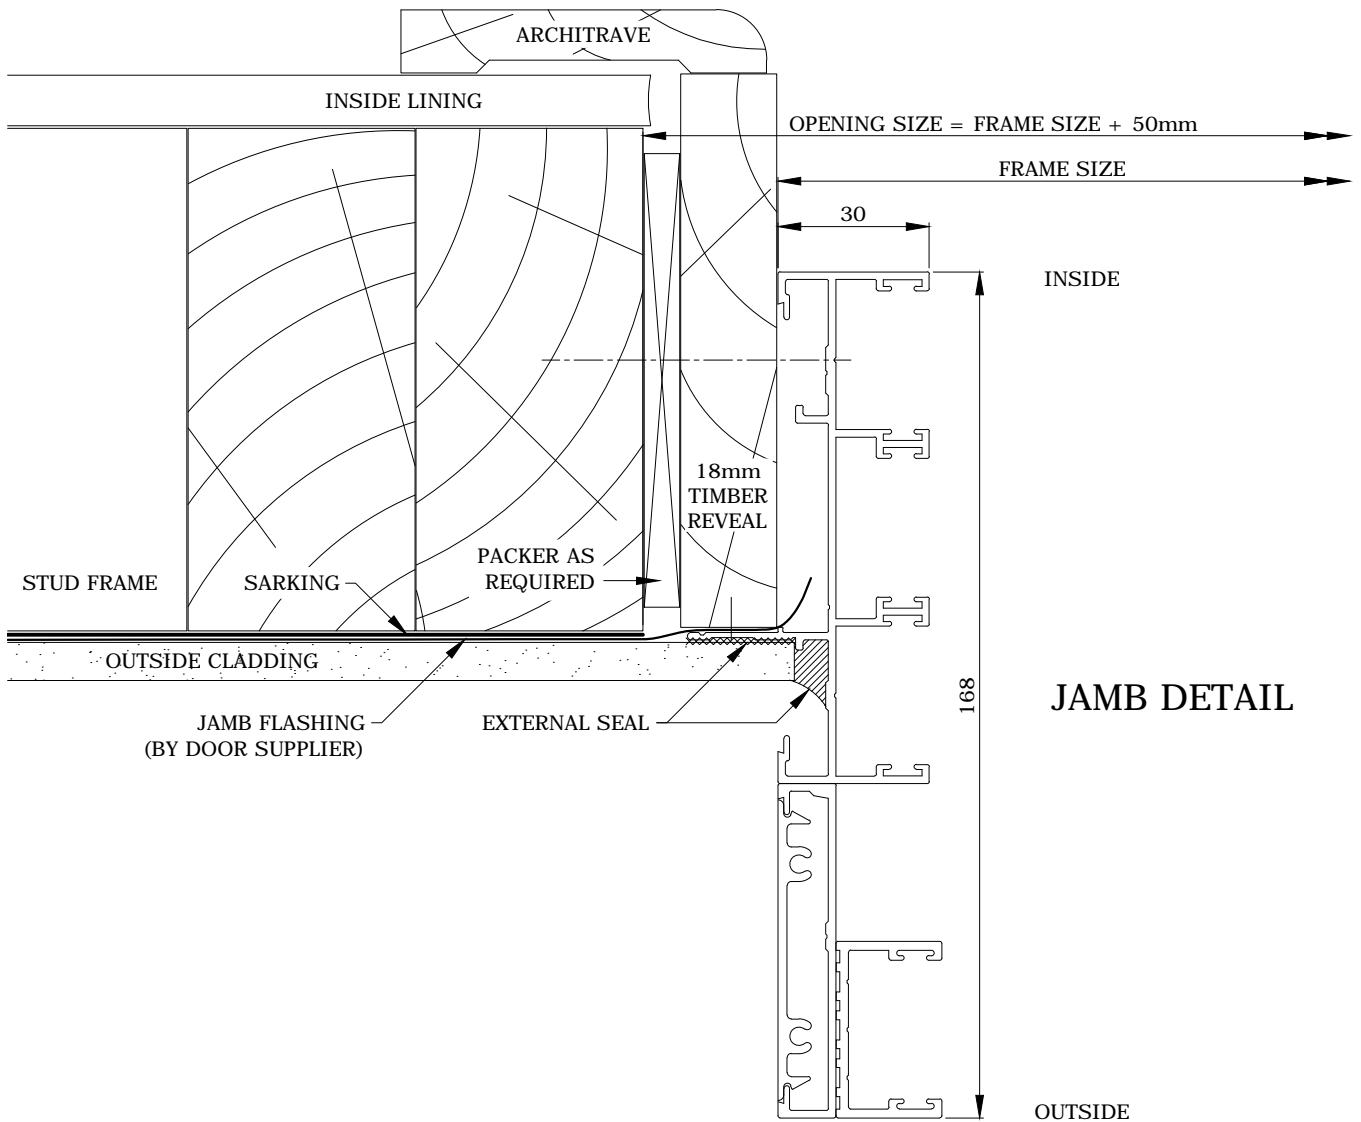

CLAD SHEET CONSTRUCTIONS - 245 SERIES 5 TRACK

HEAD DETAIL

SILL DETAIL

CLAD SHEET CONSTRUCTIONS - 245 SERIES 5 TRACK

**CLAD SHEET CONSTRUCTIONS - 245 SERIES 5 TRACK
HEAD / JAMB SEALING DETAIL FOR INSTALLATIONS WITHOUT EXTERNAL TRIM / ARCHITRAVES**