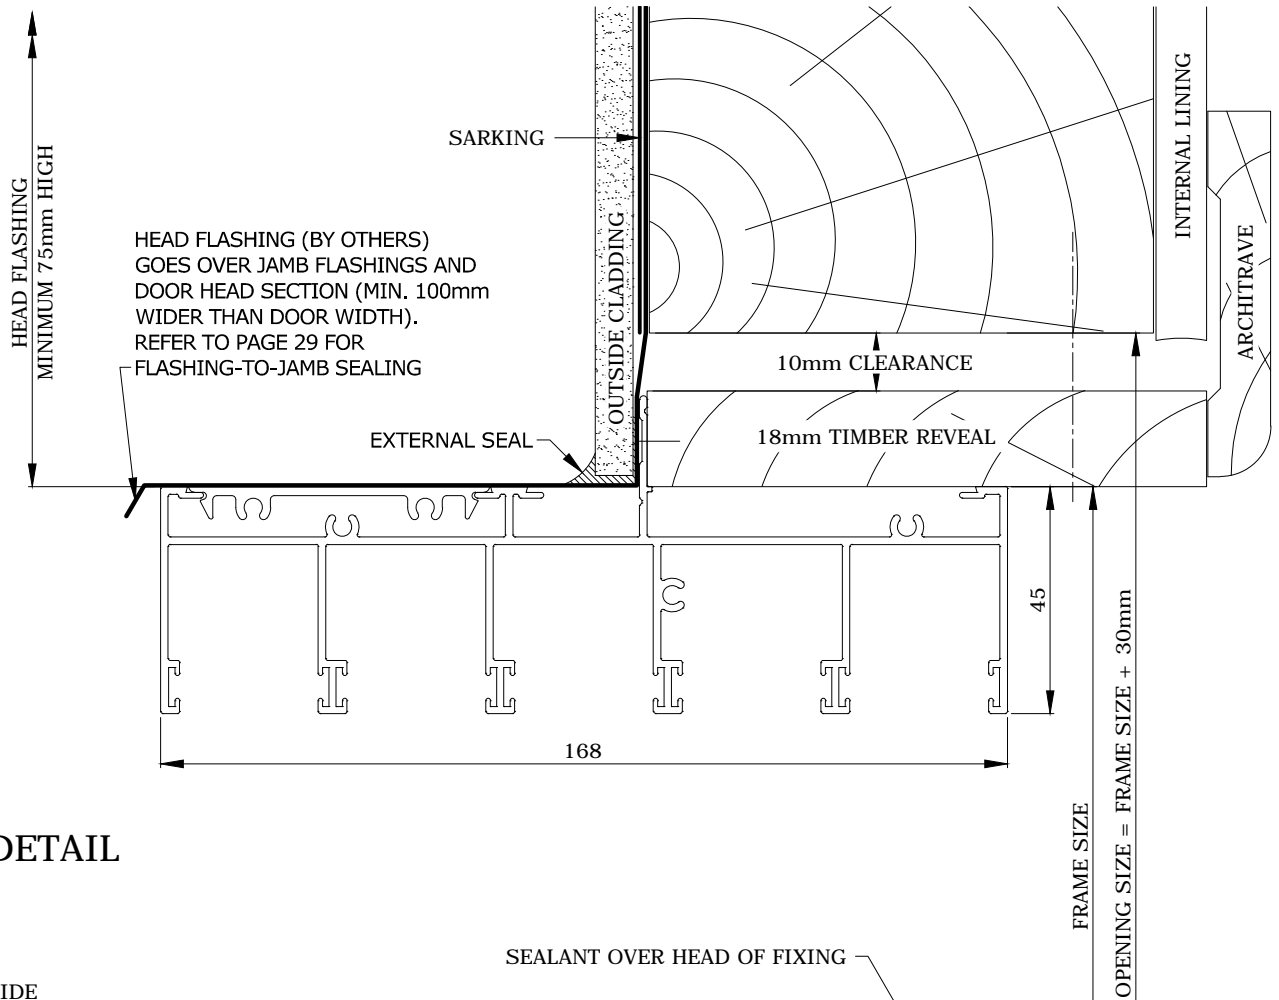

CLAD SHEET CONSTRUCTIONS - 245 SERIES 5 TRACK

HEAD DETAIL

SILL DETAIL

CLAD SHEET CONSTRUCTIONS - 245 SERIES 5 TRACK

**CLAD SHEET CONSTRUCTIONS - 245 SERIES 5 TRACK
HEAD / JAMB SEALING DETAIL FOR INSTALLATIONS WITHOUT EXTERNAL TRIM / ARCHITRAVES**