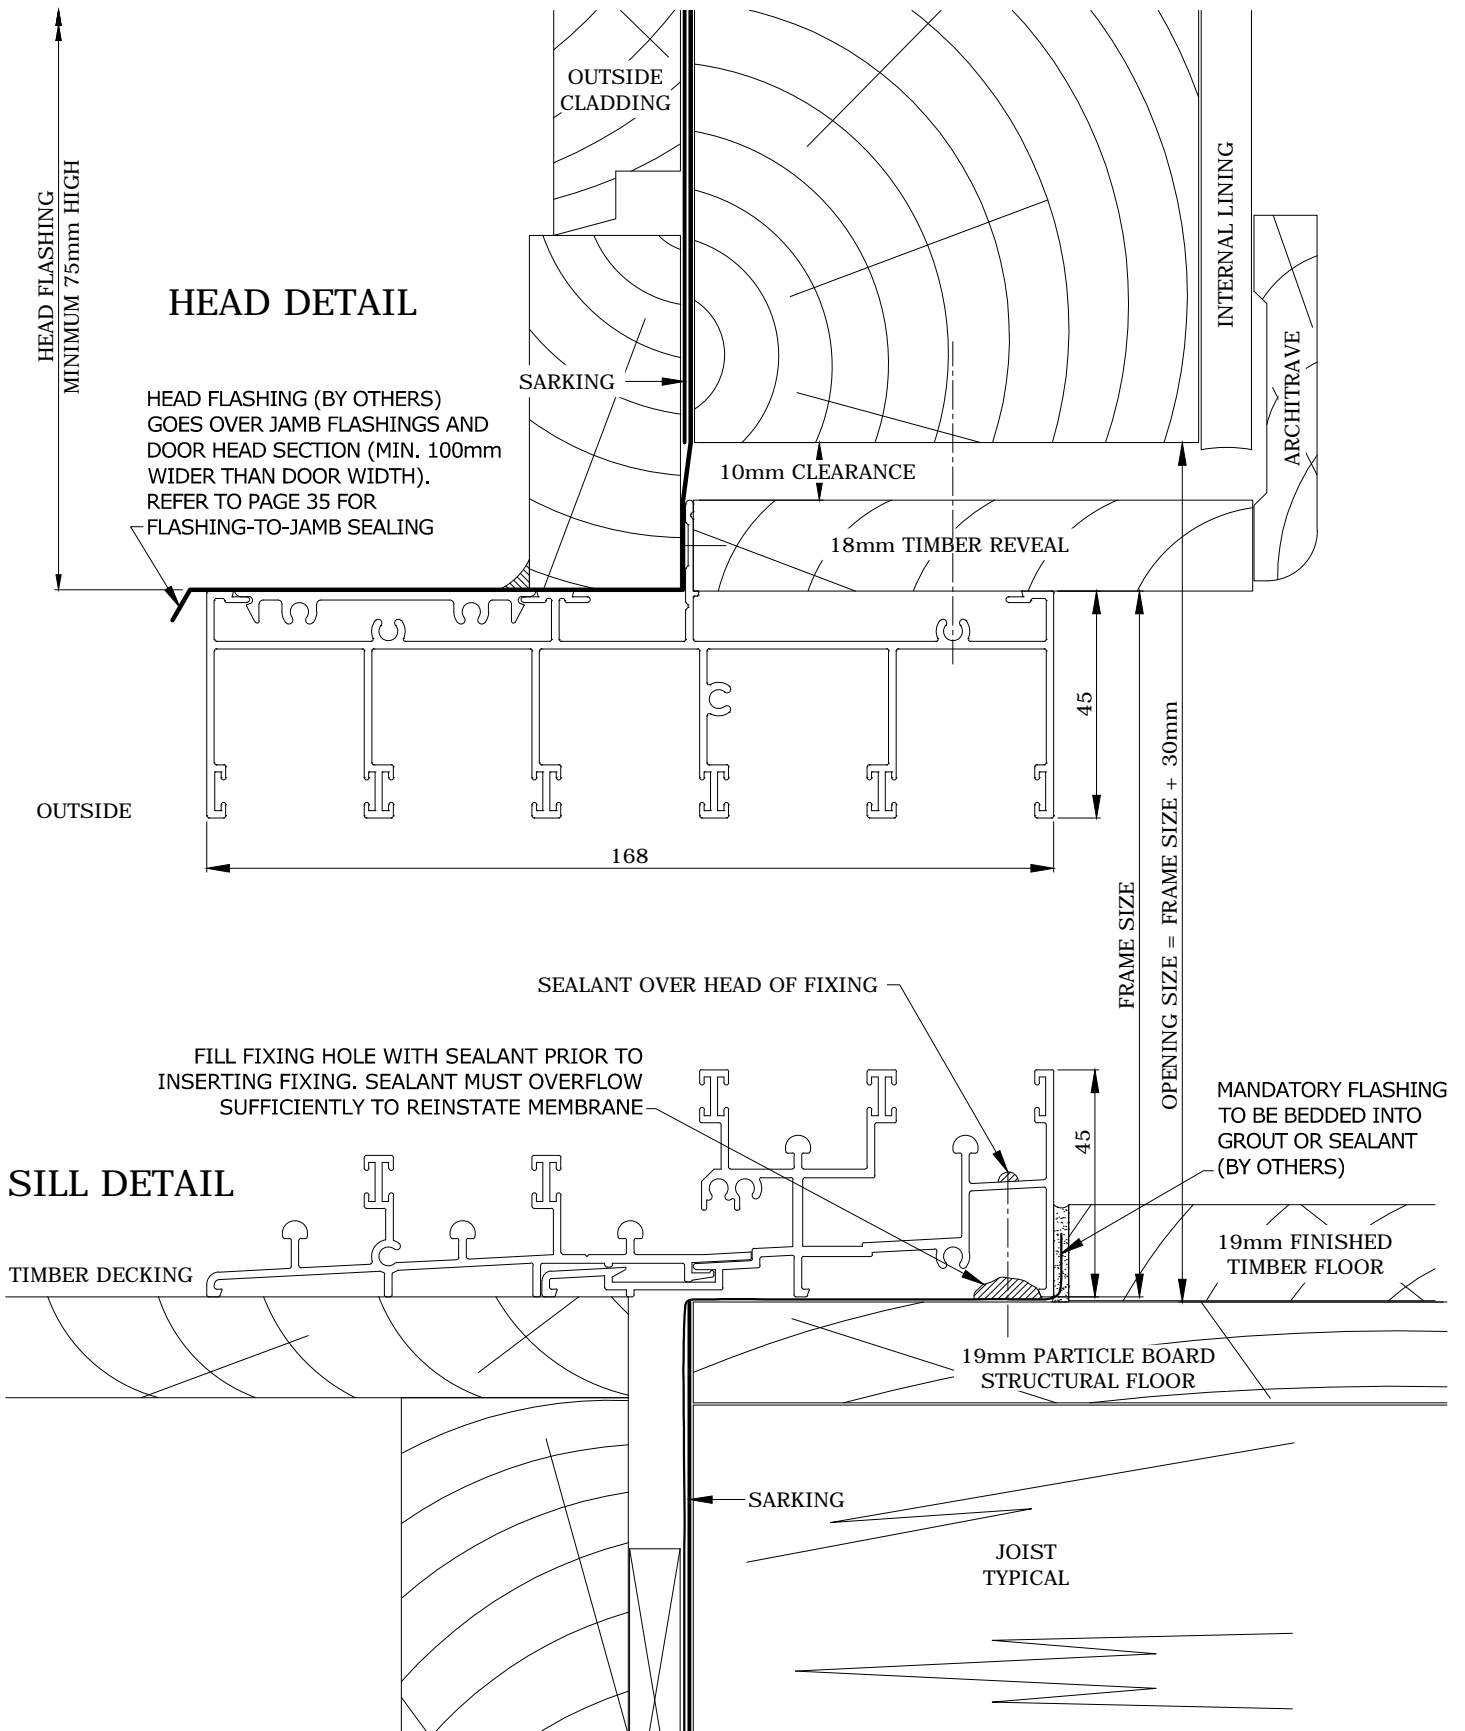

WEATHER BOARD CLAD WALL CONSTRUCTIONS - 245 SERIES 5 TRACK

WEATHER BOARD CLAD WALL CONSTRUCTIONS - 245 SERIES 5 TRACK

**WEATHER BOARD CLAD WALL CONSTRUCTIONS - 245 SERIES 5 TRACK
HEAD / JAMB SEALING DETAIL**