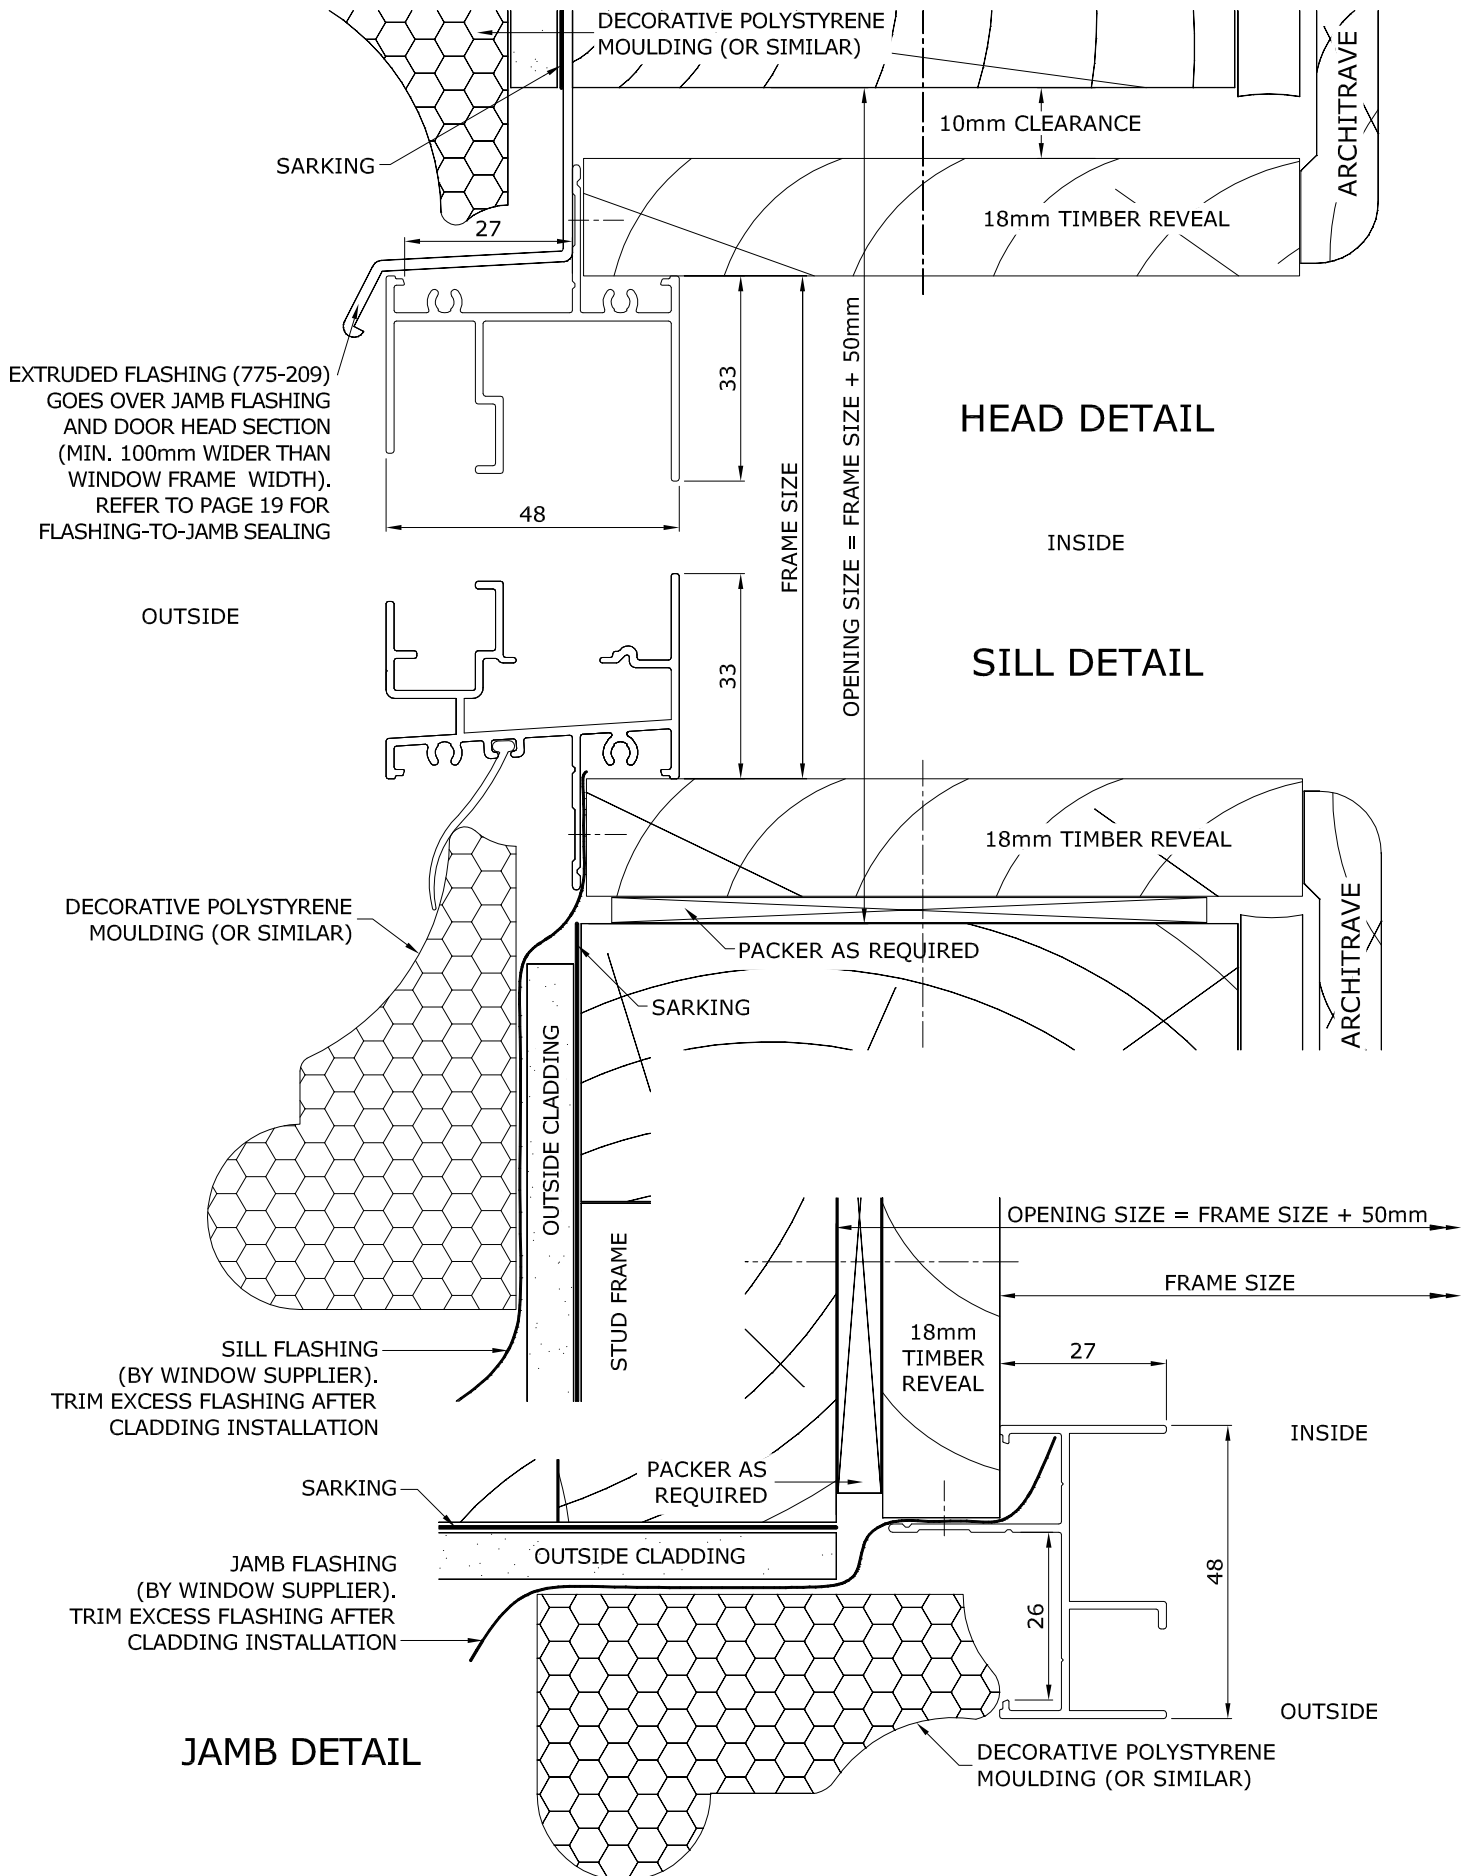

FIBRE CEMENT CONSTRUCTIONS - 48mm FRAMED PRODUCTS

**FIBRE CEMENT CONSTRUCTIONS - 48mm FRAMED PRODUCTS
HEAD / JAMB SEALING DETAIL**