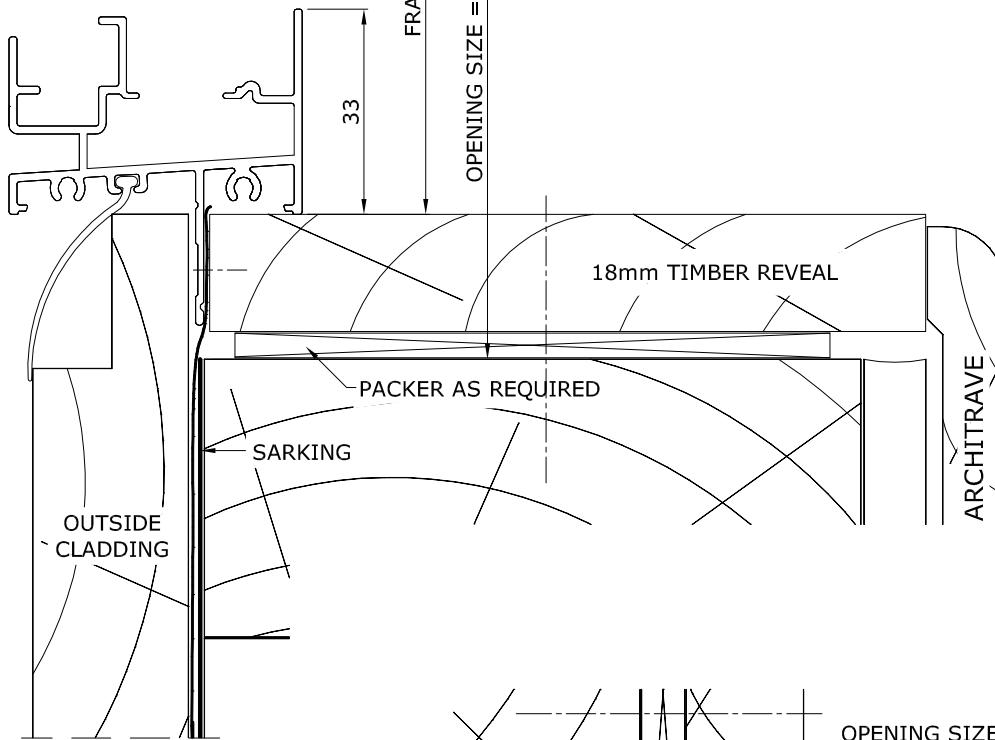

**WEATHER BOARD CLAD WALL CONSTRUCTIONS - 48mm FRAMED PRODUCTS  
HEAD / JAMB SEALING DETAIL**

**WEATHER BOARD CLAD WALL CONSTRUCTIONS - 48mm FRAMED PRODUCTS**

**HEAD DETAIL**

**SILL DETAIL**

**JAMB DETAIL**