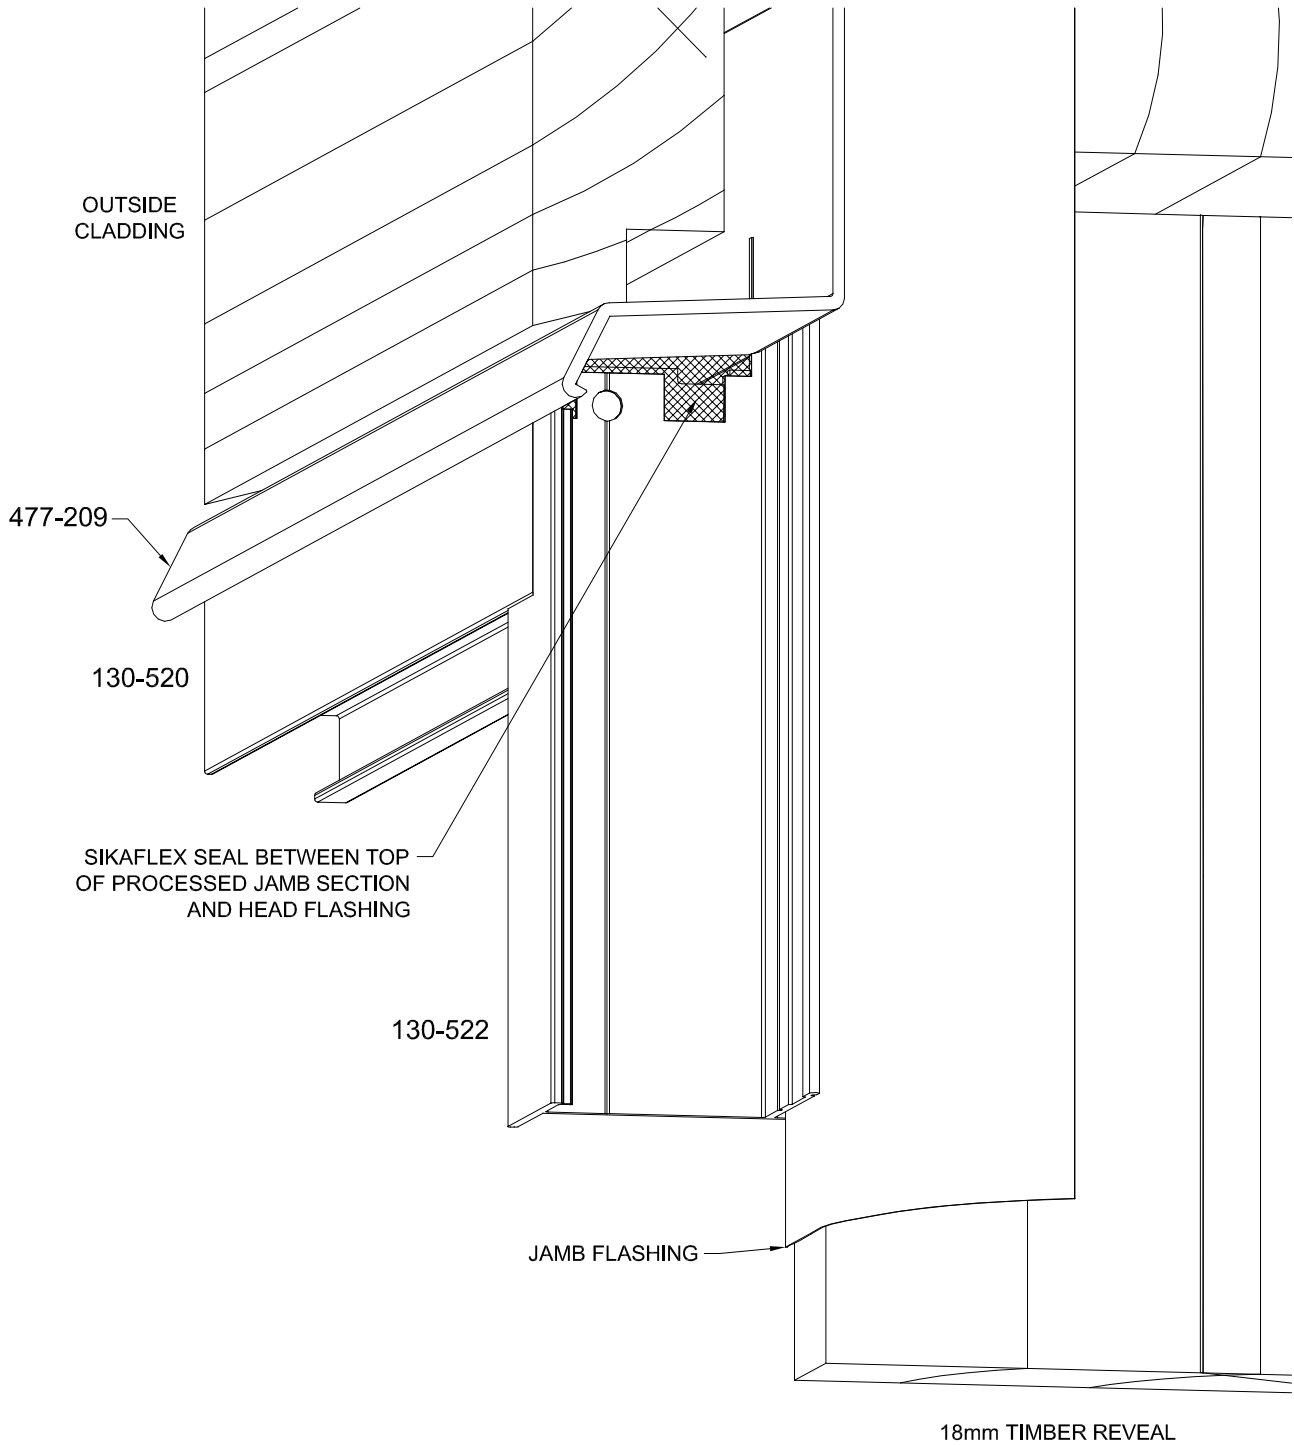

**WEATHER BOARD CLAD WALL CONSTRUCTIONS - 48mm FRAMED PRODUCTS  
HEAD / JAMB SEALING DETAIL**

**WEATHER BOARD CLAD WALL CONSTRUCTIONS - 48mm FRAMED PRODUCTS**

**HEAD DETAIL**

**SILL DETAIL**

**JAMB DETAIL**