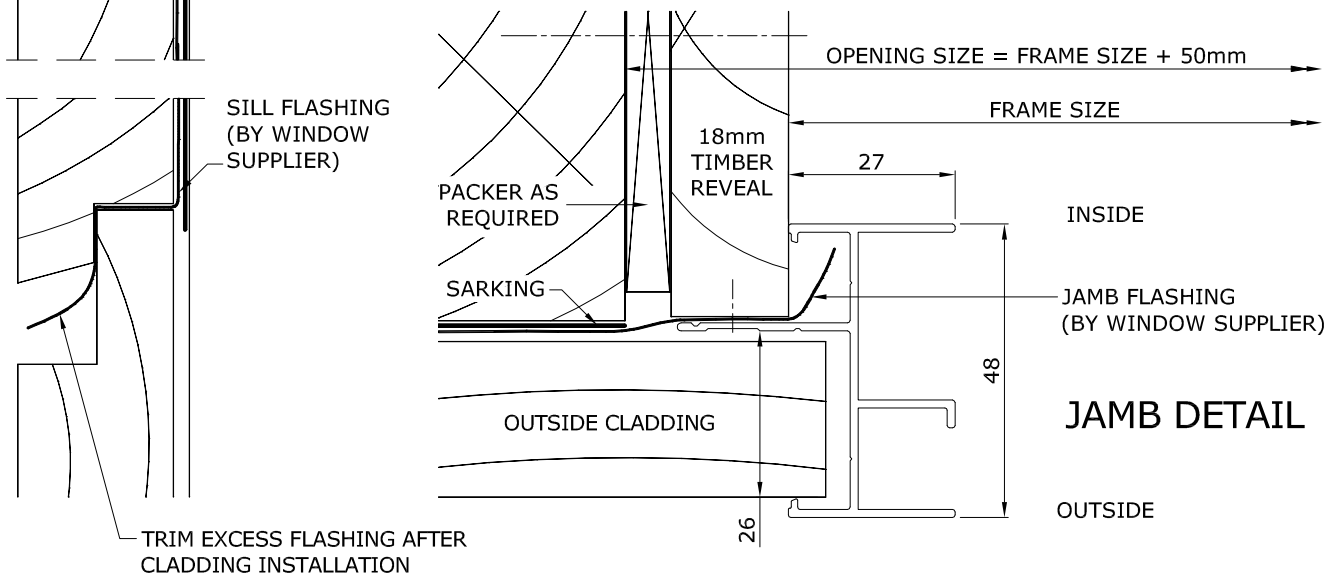

**WEATHER BOARD CLAD WALL CONSTRUCTIONS - 48mm FRAMED PRODUCTS  
HEAD / JAMB SEALING DETAIL**

**WEATHER BOARD CLAD WALL CONSTRUCTIONS - 48mm FRAMED PRODUCTS**

**HEAD DETAIL**

**SILL DETAIL**

**JAMB DETAIL**