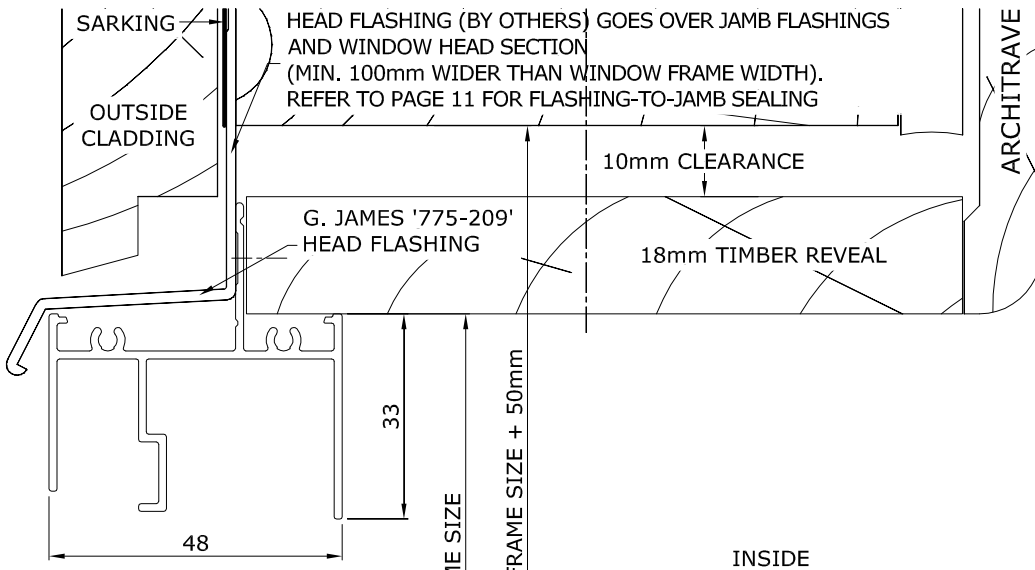

**WEATHER BOARD CLAD WALL CONSTRUCTIONS - 48mm FRAMED PRODUCTS  
HEAD / JAMB SEALING DETAIL**

**WEATHER BOARD CLAD WALL CONSTRUCTIONS - 48mm FRAMED PRODUCTS**

**HEAD DETAIL**

**SILL DETAIL**

**JAMB DETAIL**