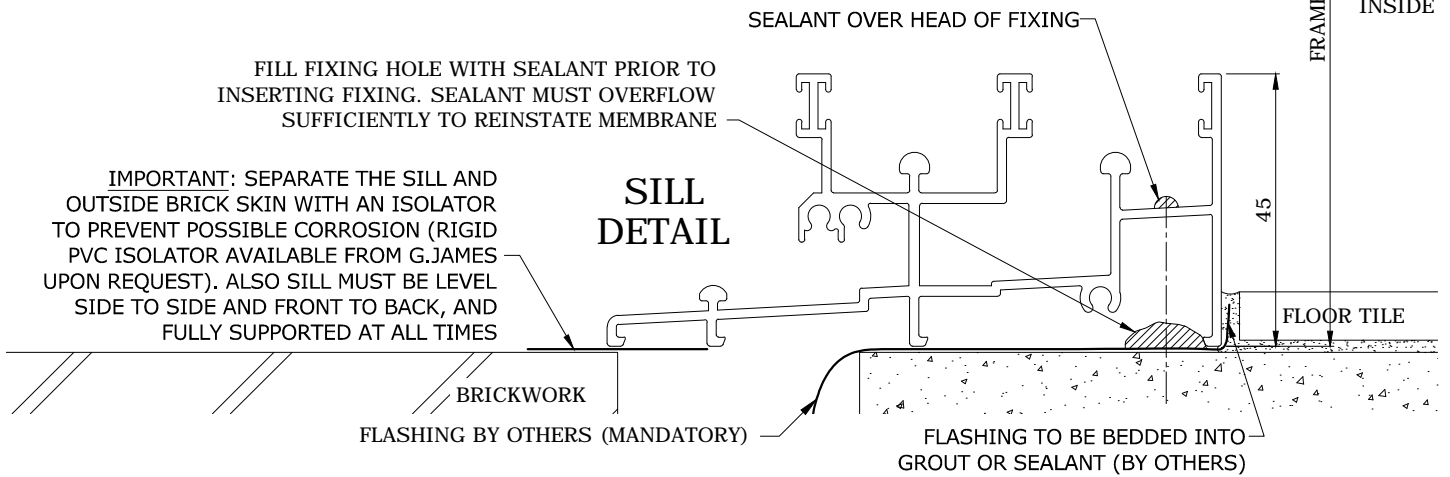

CAVITY BRICK CONSTRUCTIONS - 102mm FRAMED PRODUCTS

HEAD DETAIL

SILL DETAIL

JAMB DETAIL