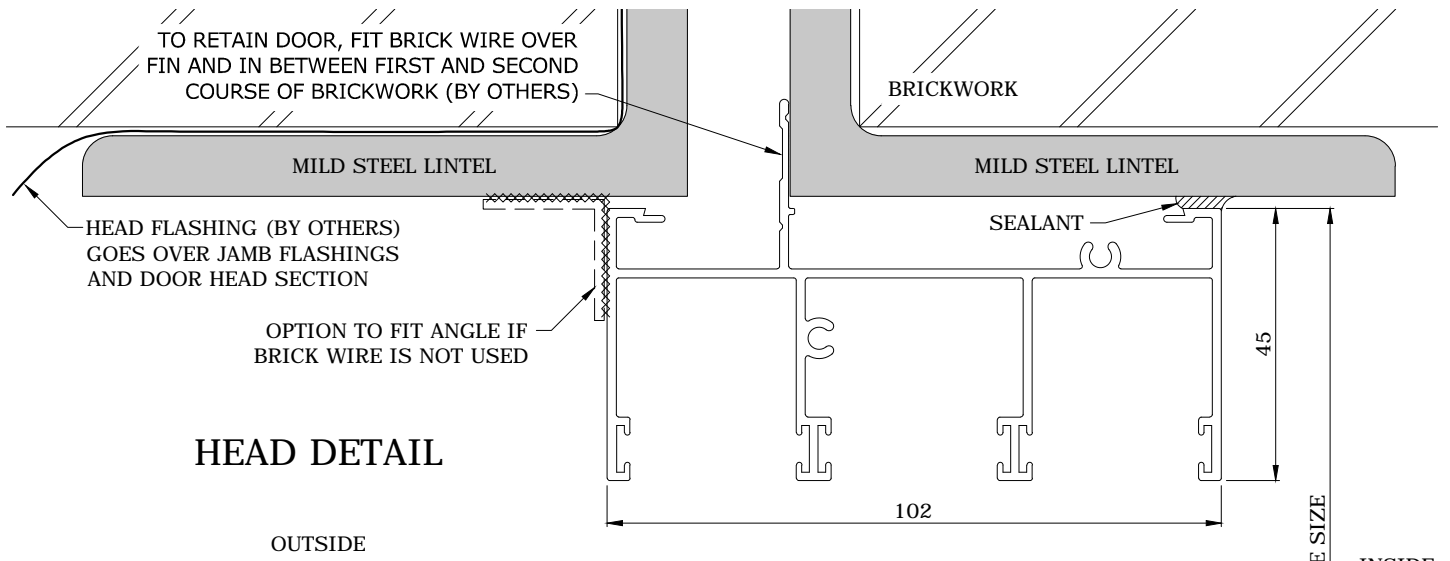

CAVITY BRICK CONSTRUCTIONS - 102mm FRAMED PRODUCTS

HEAD DETAIL

SILL DETAIL

JAMB DETAIL