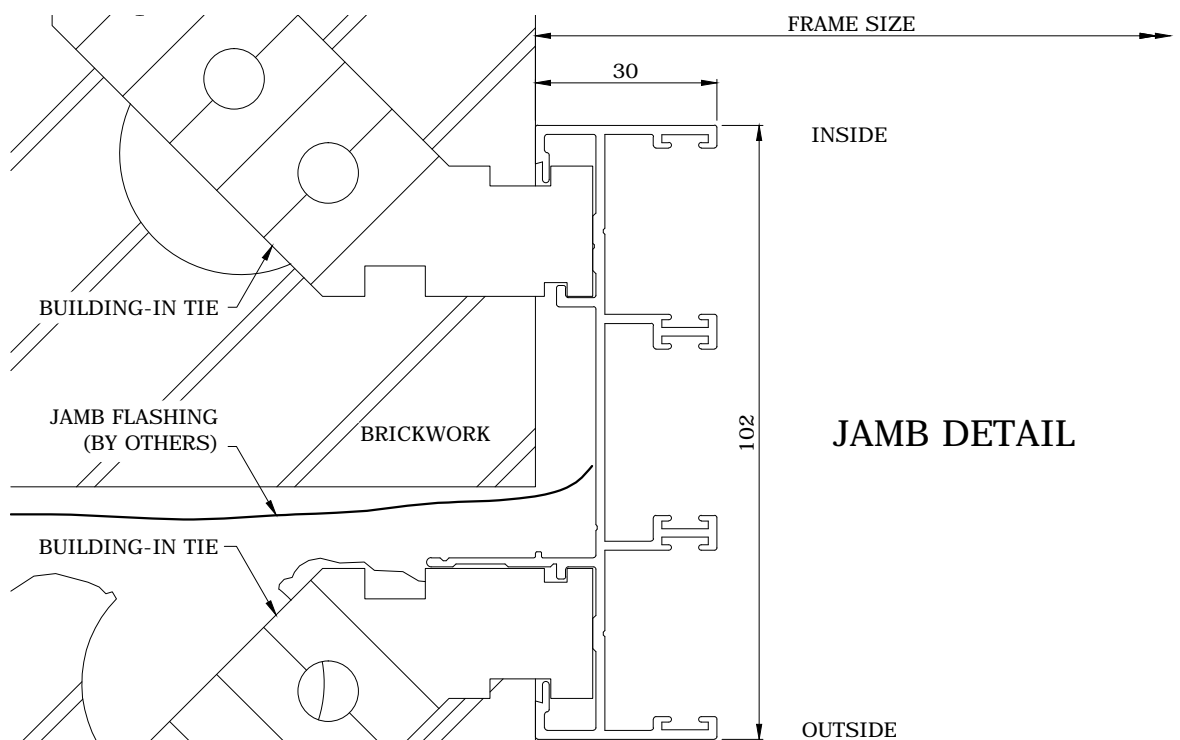

CAVITY BRICK CONSTRUCTIONS - 102mm FRAMED PRODUCTS

HEAD DETAIL

SILL DETAIL

JAMB DETAIL