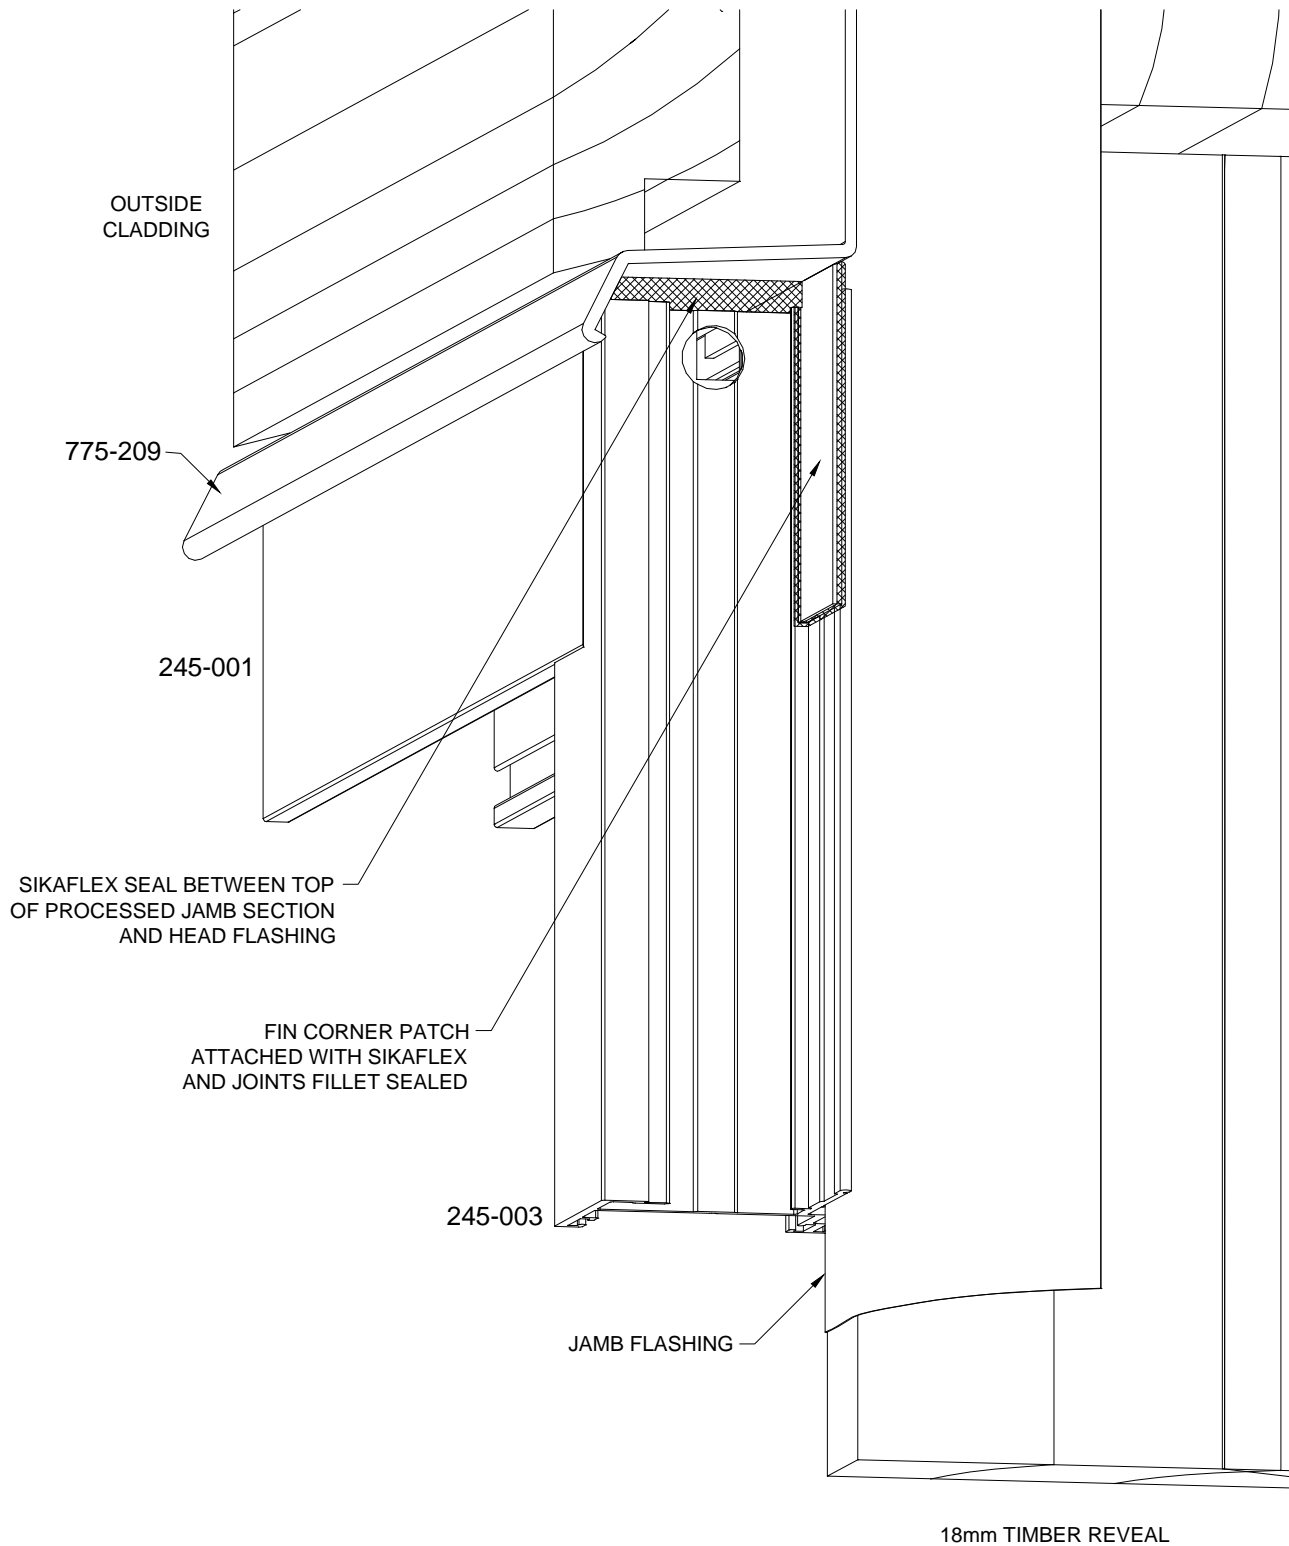

**WEATHER BOARD CLAD WALL CONSTRUCTIONS - 102mm FRAMED PRODUCTS
HEAD / JAMB SEALING DETAIL**

WEATHER BOARD CLAD WALL CONSTRUCTIONS - 102mm FRAMED PRODUCTS