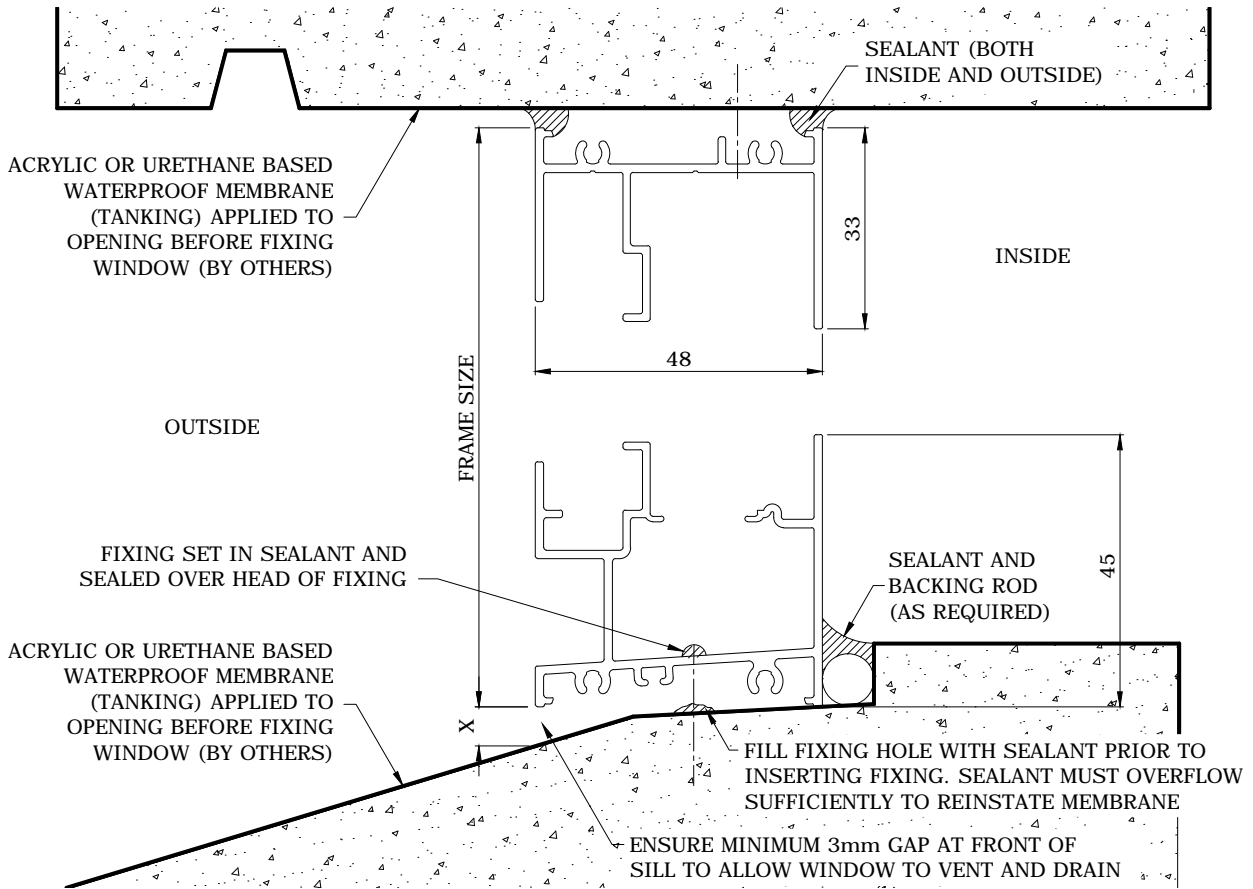

CONCRETE BLOCK CONSTRUCTIONS - 48mm FRAMED PRODUCTS

HEAD DETAIL

SILL DETAIL